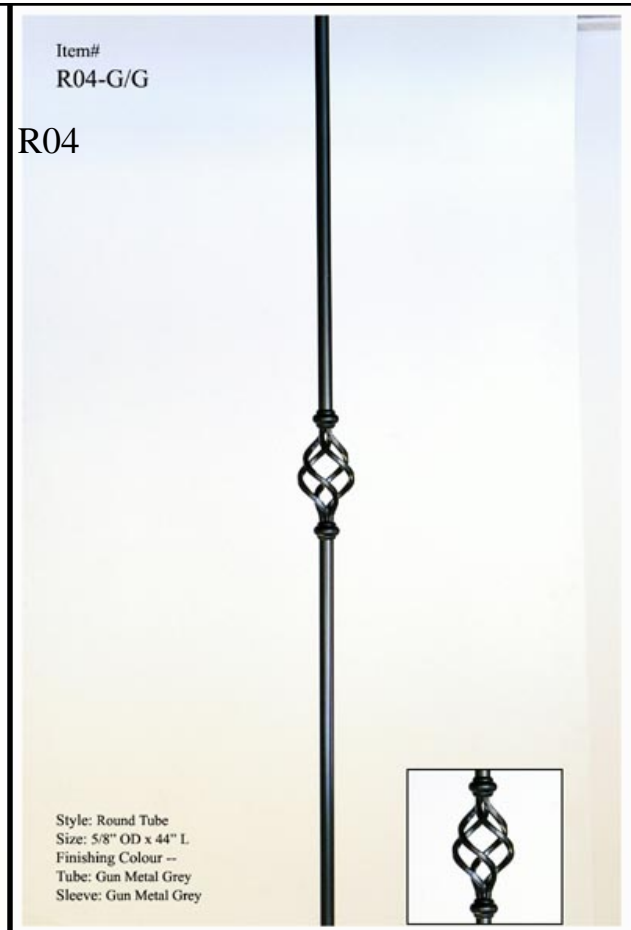

FIG.206

A502-04/G
R04-G/G

3/4" Metal Spindles Assemblies

3/4" Metal Spindles Assemblies

5/8" Spindles Assemblies

A502-02/AB	Satin Chrome Tube With 9S/AB
A502-02/AC	Satin Chrome Tube With 9S/AC
A502-02/DC	Satin Chrome Tube With 9S/DC
A502-02/B	Satin Chrome Tube With 9S/B
A502-03/AB	Black Tube With 9S/AB
A502-03/AC	Black Tube With 9S/AC
A502-03/DC	Black Tube With 9S/DC
A502-03/B	Black Tube With 9S/B
A502-04/AB	Gun Metal Grey Tube With 9S/AB
A502-04/AC	Gun Metal Grey Tube With 9S/AC
A502-04/DC	Gun Metal Grey Tube With 9S/DC
A502-04/G	Gun Metal Grey Tube With 9S/G

A511-02/AB	Satin Chrome Tube With 8S/AB
A511-02/AC	Satin Chrome Tube With 8S/AC
A511-02/DC	Satin Chrome Tube With 8S/DC
A511-02/B	Satin Chrome Tube With 8S/B

A522-03/B	Black Tube with 8S/AB
A522-04/G	Gun Metal Grey Tube with 8S/G
A522-04/AB	Gun Metal Grey With 8S/AB

9/16" Wrought Iron Spindles

- R01 Cleaned, Unpainted, single ring
- R02 Cleaned, Unpainted, double ring
- R03 Cleaned, Unpainted
- CAP Base Cap

R01/R02

R03

Item#
R02-B

R02

Style: Wrought Iron
Size: 9/16" OD x 44" L
Finishing Colour: Black