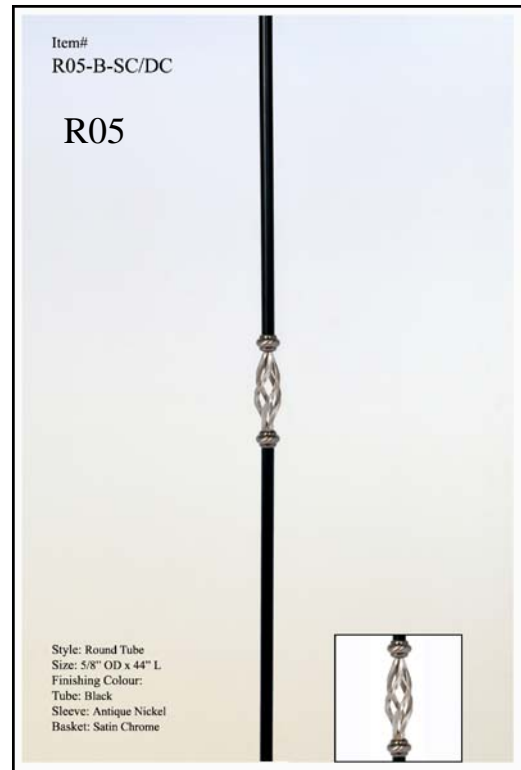

FIG.206

A502-04/G
R04-G/G

3/4" Metal Spindles Assemblies

3/4" Metal Spindles Assemblies

5/8" Spindles Assemblies

A502-02/AB	Satin Chrome Tube With 9S/AB
A502-02/AC	Satin Chrome Tube With 9S/AC
A502-02/DC	Satin Chrome Tube With 9S/DC
A502-02/B	Satin Chrome Tube With 9S/B
A502-03/AB	Black Tube With 9S/AB
A502-03/AC	Black Tube With 9S/AC
A502-03/DC	Black Tube With 9S/DC
A502-03/B	Black Tube With 9S/B
A502-04/AB	Gun Metal Grey Tube With 9S/AB
A502-04/AC	Gun Metal Grey Tube With 9S/AC
A502-04/DC	Gun Metal Grey Tube With 9S/DC
A502-04/G	Gun Metal Grey Tube With 9S/G

A511-02/AB	Satin Chrome Tube With 8S/AB
A511-02/AC	Satin Chrome Tube With 8S/AC
A511-02/DC	Satin Chrome Tube With 8S/DC
A511-02/B	Satin Chrome Tube With 8S/B

A522-03/B	Black Tube with 8S/AB
A522-04/G	Gun Metal Grey Tube with 8S/G
A522-04/AB	Gun Metal Grey With 8S/AB

5/8" Spindles Assemblies

R04-G/G Gun Metal Grey
 R04-B/AB Black With 9S/AB
 R04-B/AC Black With 9S/AC
 R04-B/DC Black With 9S/DC

R05-SG/SG Silver Grey Metallic /w 9S/SG
 R05-B/B Black /w 9S/B
 R05-B/AB Black /w 9S/AB
 R05-B/AC Black /w 9S/AC
 R05-B/DC Black /w 9S/DC
 R05-OR/OR Oil Rubbed Bronze /w 9S/OR
 R05-OR/B Oil Rubbed Bronze /w 9S/B
 R05-B-OR/OR Black /w OR Basket & 9S/OR
 R05-B-SC/B Black /w SC Basket & 9S/B
 R05-B-SC/DC Black /w SC Basket & 9S/DC
 R05-SC-SC/DC Black /w SC Basket & 9S/DC

Website: <http://www.lpcmetalspindles.com>

Appendix A: Reference Guide

Tube Color Code

02	Satin Chrome
03	Black
04	Gun Metal Grey
08	Oil Rubbed Bronze
12	Silver Grey Metallic Vein

Ring Color Code

B	Black
G	Gun Metal Grey
AB	Antique Bronze
AC	Antique Copper
DC	Antique Nickel
OR	Oil Rubbed Bronze
SG	Silver Grey Metallic Vein